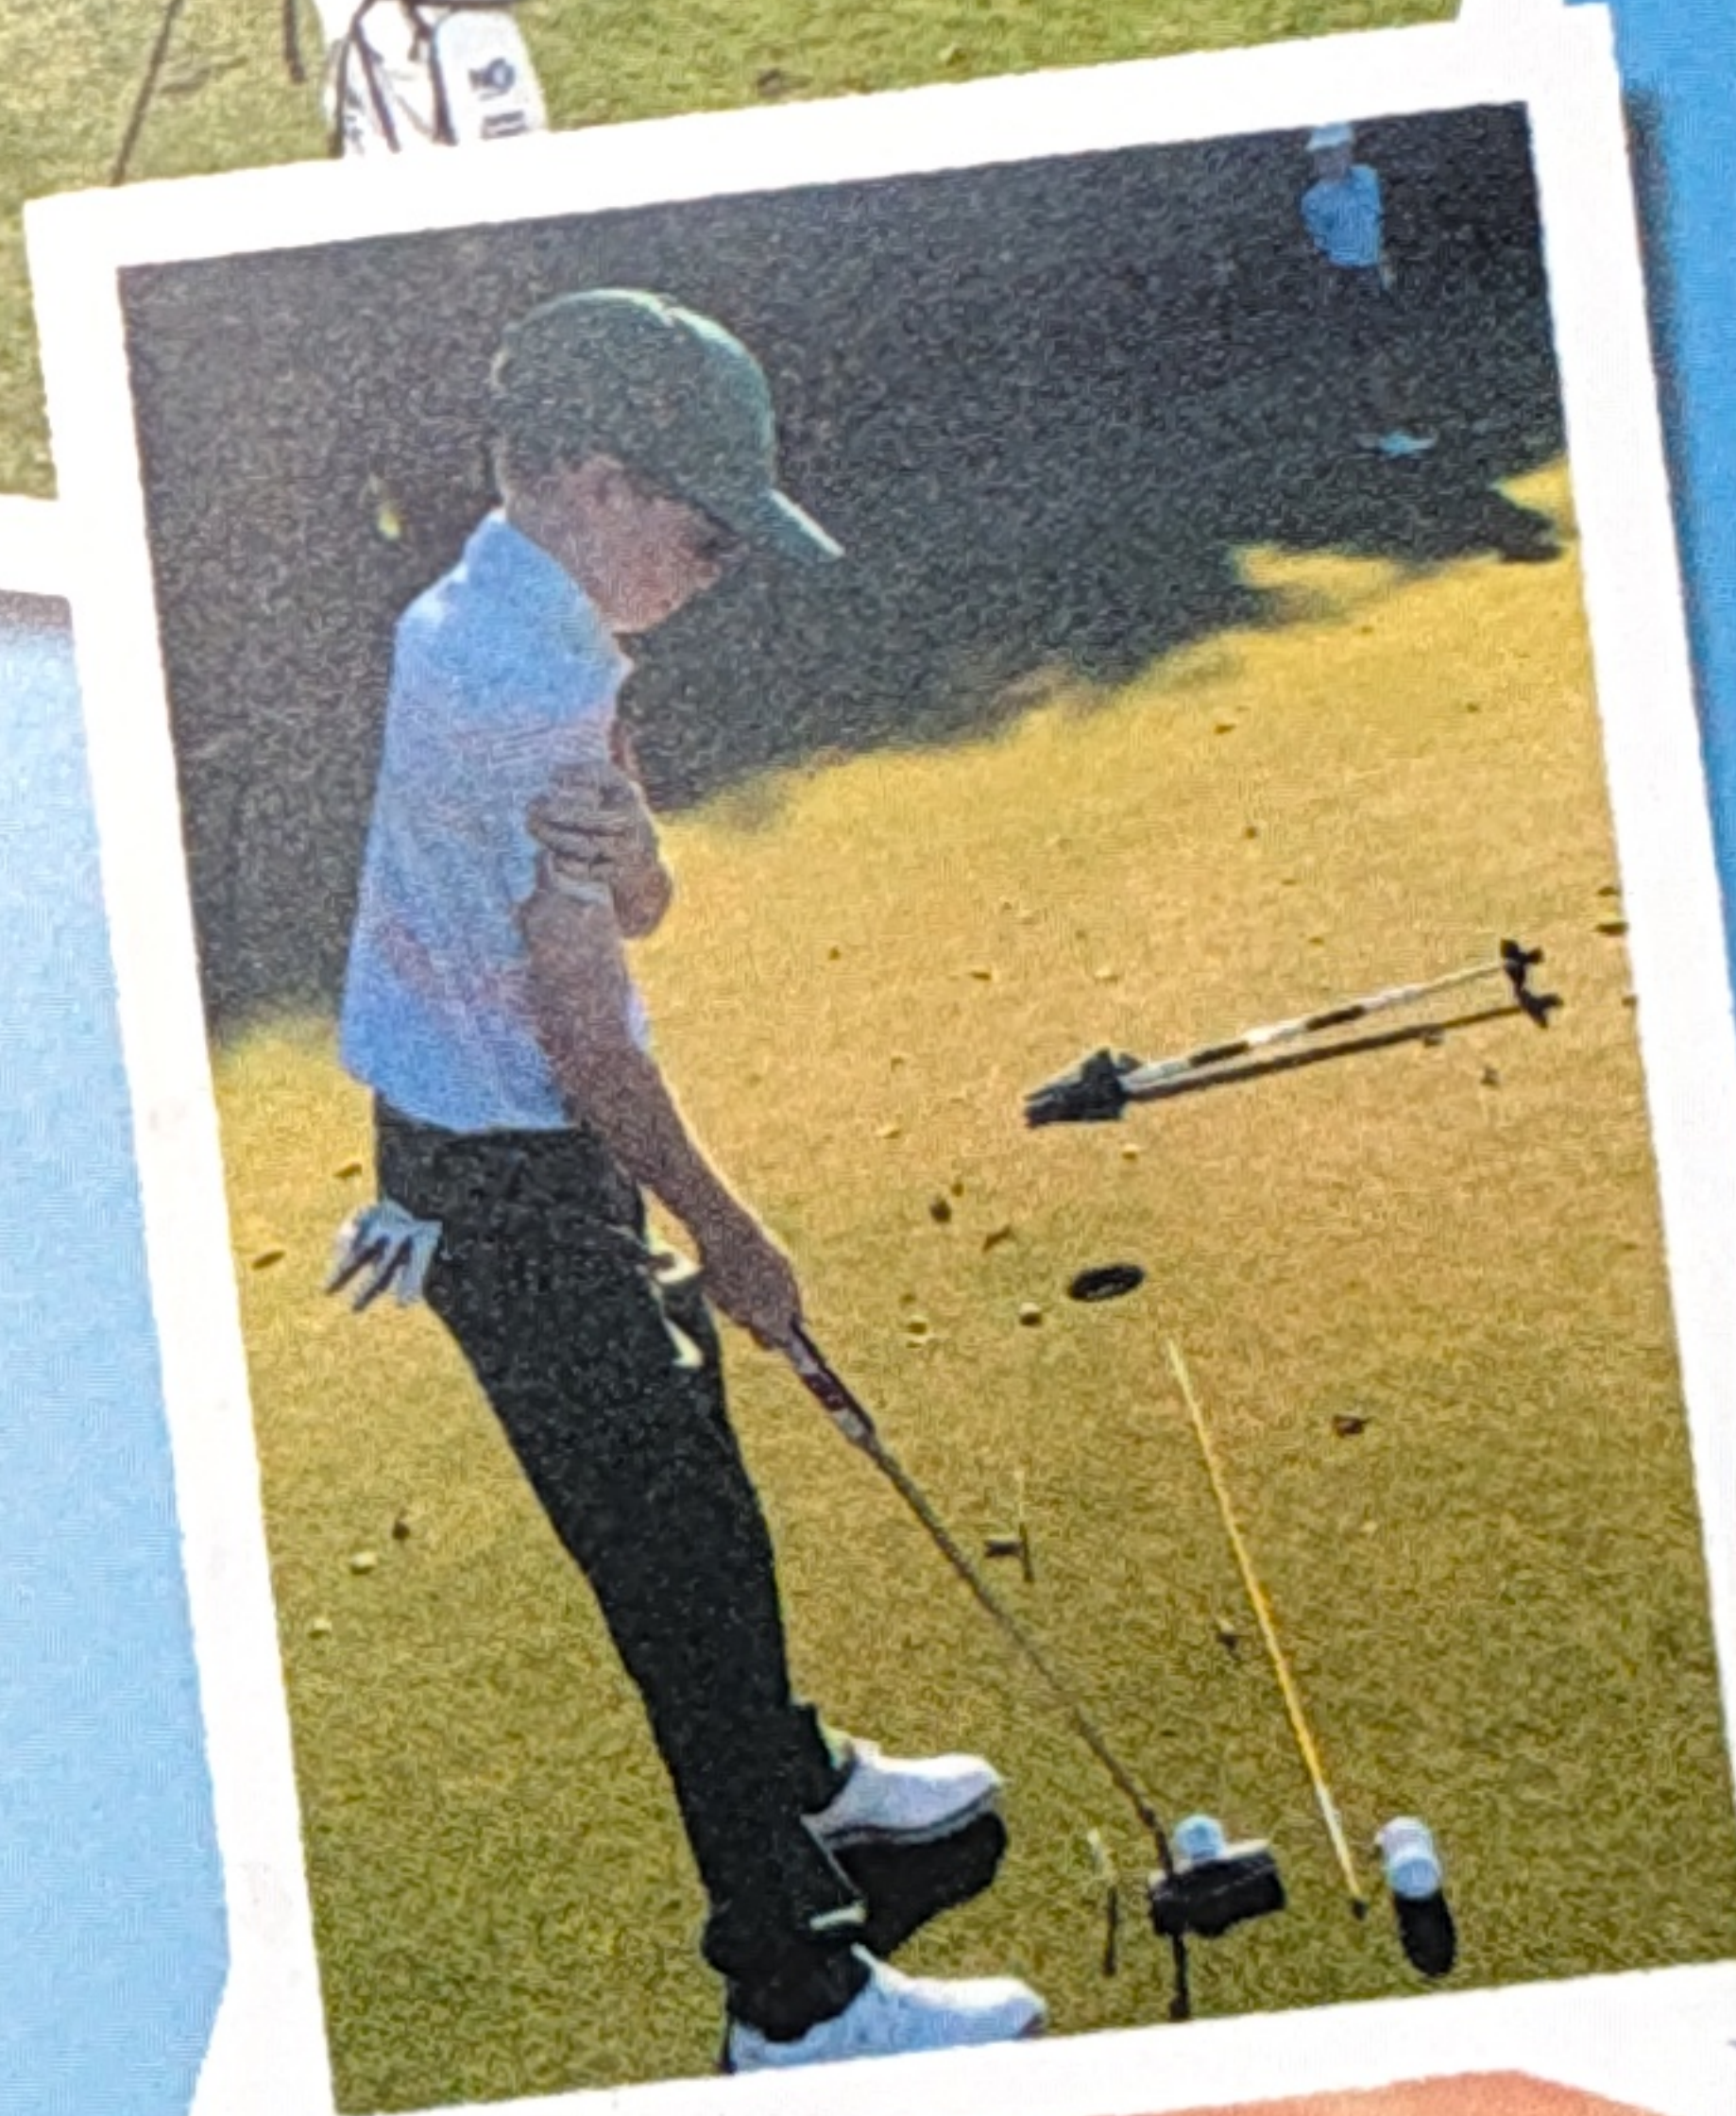

2025 SUMMER CAMP

TAKE YOUR GAME TO THE NEXT LEVEL

Half Day Camp

9:00 am to 12:00 pm

$350

Students in our half day program will be able to practice different skills every morning to improve their golf game.

Full Day Camp

9:00 am to 4:00 pm

$675

Students will have a full week of golf to improve their golf game and will also have the opportunity to take their game to the course! Lunch included

Elite Golf Camp

9:00 am to 5:00 pm

$775

Our elite program is designed for tournament golfers that are looking to train in a high level environment. Students will prepare for tournaments through drills, video analysis, trackman, fitness and on course play. Lunch included

Newell Golf
561-690-7250
zach@newellgolf.com